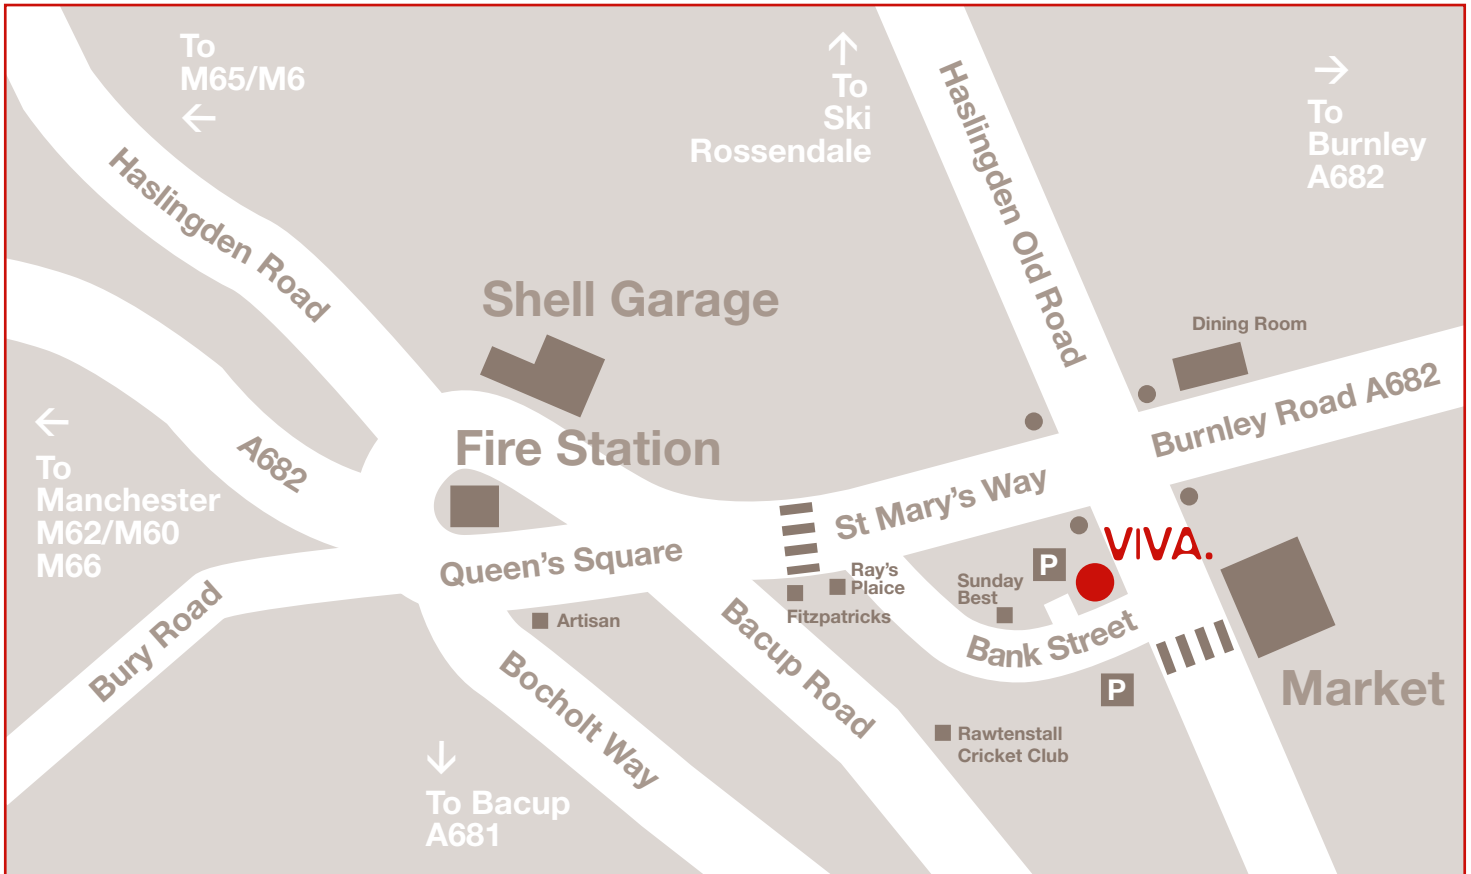

Directions to Viva PR

VIVA.

Key contact
tony@vivapr.co.uk

To snail mail write to
90 Bank Street
Rawtenstall
Rossendale
BB4 8EG

Telephone
01706 214340
Facsimile
0709 231 7876

Directions to Viva PR

VIVA.

From M62/M60:

At Junction 18 - (M60)
Take M66 (sign-posted Bury, Burnley, Blackburn)
Keep forward along M66 for approx 10 miles,
(motorway then becomes an "A" road).
Follow Burnley/Rawtenstall signs and at the Rawtenstall
roundabout follow A682 sign for Burnley.
Keeping in the right-hand lane, forward along dual carriageway
Through lights at pelican crossing
200 yards along, traffic lights - turn right and then another quick right
onto Bank Street.

Viva PR 10 yards on your right

From M65:

Junction 8
Take A56 (signposted Bury M66)
In approx 4 miles - Roundabout - take 2nd exit (by passing Haslingden).
Take next major turnoff A681 (sign-posted Todmorden, Bacup, Rawtenstall).
Forward at traffic lights.
In approx 1 mile, at the Rawtenstall roundabout follow A682 sign for Burnley
Keeping in the right-hand lane, forward along dual carriageway
Through lights at pelican crossing
200 yards along, traffic lights - turn right and then another quick right
onto Bank Street.